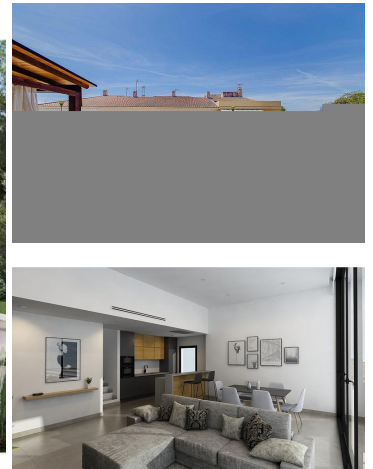

## 3 soveværelse Villa til salg i Torrevieja, Alicante

549.000€

We present detached villas in a quiet residential area of Torrevieja, just 800 meters from the Salinas and a few minutes from the city center. The urbanization is located next to a large shopping area that includes several entertainment venues and large shopping areas such as Carrefour or the Habaneras shopping center.

The project consist of modern villas with 3 bedrooms and 2 bathrooms, available in two models: villa on one level plus solarium or villa on two floors. Both models present an open plan living area, combining the lounge, dining area, and modern kitchen in a single space, which opens onto a partly covered terrace. The villas on two floors have 2 bedrooms and a bathroom on the ground floor. The master bedroom, with private bathroom and small terrace, is on the first floor.

These villas are built on spacious plots of 400m<sup>2</sup>, and include a private pool, a garden, and parking on the premises. Depending on the stage of construction, and for an additional price, it is possible to customise the villa from a choice of extra upgrades.