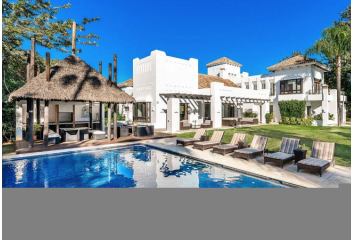

5 Schlafzimmer Villa zu verkaufen in Guadalmina Baja, Málaga

4.450.000€

This beautiful beachside villa is located in Guadalmina Baja, one of the most popular destinations on the Costa del Sol, close to the Guadalmina Hotel Spa Golf Resort and a stone's throw from the beach. The house was designed by the famous architect Melvin Villarroel and was built in 2007. It has 5 bedrooms, a modern kitchen fully equipped with high quality appliances, a breakfast area and a separate dining room. The master bedroom has its own dressing area, sitting area and terrace. The living room includes a separate TV lounge, spacious living room with exposed beams, fireplace and a large south-facing terrace. Features of the residence include marble floors in the kitchen, living room and bathrooms, wooden floors in the bedrooms, air conditioning, underfloor heating, home automation system and alarm. Modern architecture and an abundance of natural light add to the relaxing atmosphere of this villa. The spacious basement has a spacious games room with beautiful home cinema, fitness room, sauna, separate guest or staff accommodation and a double garage. A well-kept tropical garden and a luxurious swimming pool with gazebo and braai area invite you to enjoy the outdoors. A private driveway leads to a large garden which also offers additional parking.