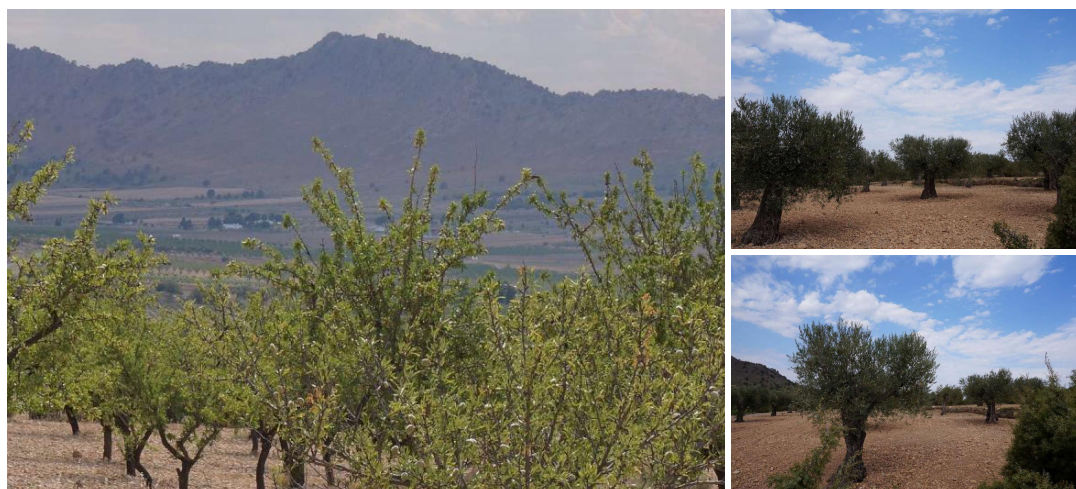

Jord til salg i Yecla, Murcia

29.995€

No Additional information is available at the moment. Please contact us for details. We are specialists in the Costa Blanca and Costa Calida specialising in the Alicante and Murcia Inland regions with a particular emphasis on Elda, Pinoso, Aspe, Elche and surrounding areas. We are an established, well known and trusted company that has built a solid reputation amongst buyers and sellers since we began trading in 2004. We offer a complete service with no hidden charges or surprises, starting with sourcing the property, right through to completion, and an unrivalled after sales service which includes property management, building services, and general help and advice to make your new house a home. With a portfolio of well over 1400 properties for sale, we are confident that we can help, so just let us know your preferred property, budget and location, and we will do the rest.