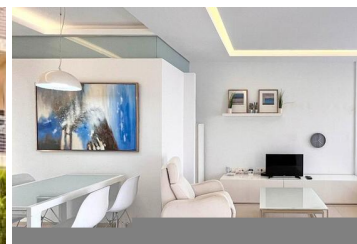

## 2 soveværelse Lejlighed til salg i Orihuela Costa, Alicante

195.000€

Introducing a magnificent ground-floor apartment that offers a perfect blend of contemporary design, spacious living, and outdoor tranquility. Nestled within a beautiful urbanization, this stunning residence boasts a generous 38m<sup>2</sup> terrace and a lush garden spanning 45m<sup>2</sup>, all set on a sizeable plot of 166m<sup>2</sup>. With a total living area of 83m<sup>2</sup>, this apartment presents an incredible opportunity for comfortable and stylish living.

As you step inside, you'll be greeted by an inviting open kitchen, thoughtfully designed to seamlessly integrate with the living and dining areas. The modern and functional layout creates a fluid space, perfect for entertaining guests or spending quality time with loved ones. The sleek finishes, high-quality appliances, and ample storage options make this kitchen a chef's dream come true.

This marvelous apartment offers two well-appointed bedrooms, both featuring built-in wardrobes that provide ample storage for your belongings. The master bedroom boasts the added luxury of an en-suite bathroom, complete with contemporary fixtures and finishes. The second bathroom is tastefully designed to serve the remaining areas of the home with convenience and style.

Enjoy an abundance of natural light throughout the day, as the apartment faces south, allowing sunshine to flood in and create a warm and welcoming atmosphere. The private terrace and garden area offer an oasis of calm where you can unwind, host gatherings, or simply indulge in the serenity of outdoor living. Whether you're a gardening enthusiast or simply enjoy basking in the sun, this outdoor space is a true haven.