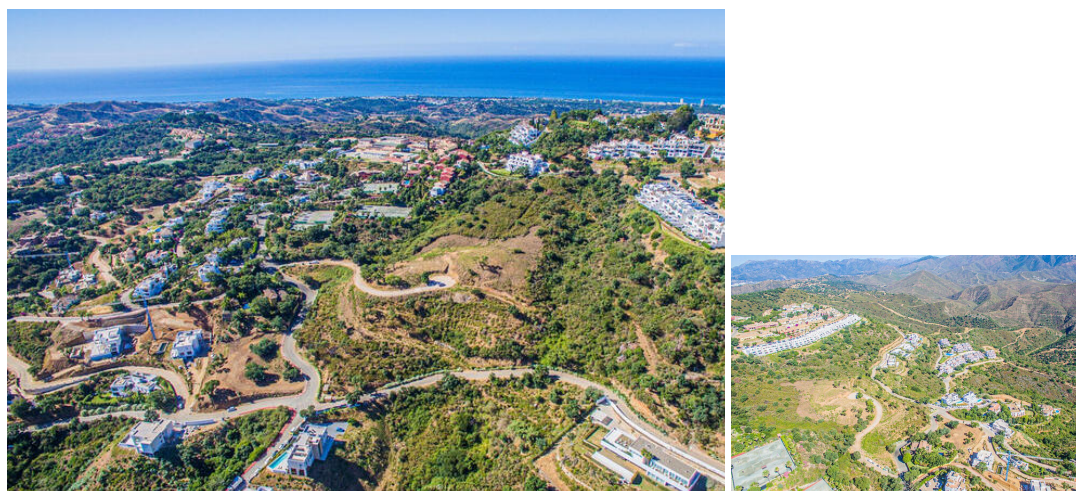

Terrenos en venta en Elviria, Málaga

6.448.800€

Fantastic investment plot of 16122m² to build 9 villas in La Mairena! Current project created to build 9 individual villas with plots from 1500m² to 2118m². Every villa plot has a breathtaking views over the sea, mountains and unesco protected forests.

- | | | |
|---|--|--|
| <input type="checkbox"/> 0 dormitorios | <input type="checkbox"/> 0 baños | <input type="checkbox"/> 16.122m ² Tamaño de la parcela |
| <input checked="" type="checkbox"/> Sea View | <input checked="" type="checkbox"/> Orientation - South | <input checked="" type="checkbox"/> Setting - Close To Shops |
| <input checked="" type="checkbox"/> Setting - Close To Town | <input checked="" type="checkbox"/> Setting - Close To Schools | <input checked="" type="checkbox"/> Views - Mountain |
| <input checked="" type="checkbox"/> Views - Country | <input checked="" type="checkbox"/> Views - Panoramic | <input checked="" type="checkbox"/> Category - Investment |
| <input checked="" type="checkbox"/> Setting - Urbanisation | <input checked="" type="checkbox"/> Views - Golf | <input checked="" type="checkbox"/> Setting - Mountain Pueblo |
| <input checked="" type="checkbox"/> Setting - Close To Forest | <input checked="" type="checkbox"/> Setting - Close To Golf | <input checked="" type="checkbox"/> Category - Off Plan |
| <input checked="" type="checkbox"/> Category - With Planning Permission | <input checked="" type="checkbox"/> X | |