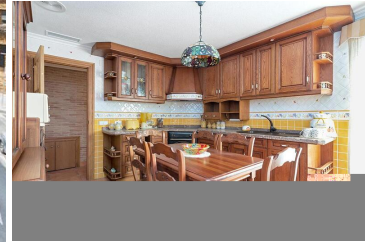

3 bedroom Townhouse for sale in Torrevieja, Alicante

275,000€

Spacious 2nd floor duplex flat located in the heart of Torrevieja. The first level offers a large living-dining room, a separate, fully fitted kitchen, laundry room, 1 toilet and 1 bedroom with fitted wardrobes. Going upstairs you can find a second living room, 2 bedrooms, both with fitted wardrobes, 2 family bathrooms and a balcony on each floor. It comes with ducted air conditioning and heating, and the building has an entry phone system and lift. Located within walking distance to all necessary amenities, shops, bars and restaurants and the beach is only 400 metres away. Don't miss out on this amazing opportunity and book a viewing with one of our agents today. Taxes and notary fees are not included in the price. If you are viewing this advert and need to sell your property to buy, we can help you with a free valuation, as well as explaining how we can advise you on how to make the sale happen in the shortest possible time, as we are an agency with more than 20 years in the sector, with reliable data from the last... sales, which we can put at your disposal to be able to set an ideal market price. Do not hesitate and contact us.