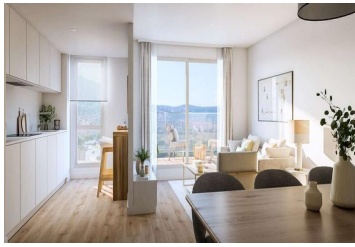

3 bedroom Townhouse for sale in Torrevieja, Alicante

275,000€

Spacious 2nd floor duplex flat located in the heart of Torrevieja. The first level offers a large living-dining room, a separate, fully fitted kitchen, laundry room, 1 toilet and 1 bedroom with fitted wardrobes. Going upstairs you can find a second living room, 2 bedrooms, both with fitted wardrobes, 2 family bathrooms and a balcony on each floor. It comes with ducted air conditioning and heating, and the building has an entry phone system and lift. Located within walking distance to all necessary amenities, shops, bars and restaurants and the beach is only 400 metres away. Don't miss out on this amazing opportunity and book a viewing with one of our agents today. Taxes and notary fees are not included in the price. If you are viewing this advert and need to sell your property to buy, we can help you with a free valuation, as well as explaining how we can advise you on how to make the sale happen in the shortest possible time, as we are an agency with more than 20 years in the sector, with reliable data from the last... sales, which we can put at your disposal to be able to set an ideal market price. Do not hesitate and contact us.