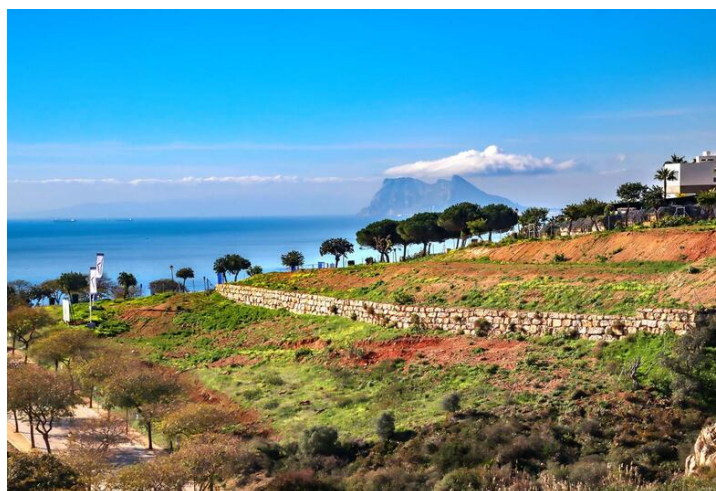

Jord til salg i Manilva, Málaga

440.000€

****Plot with Project and Building License Included****

****Build Your Dream Villa in Bahia de las Rocas with Panoramic Sea Views!****

Discover the perfect location to build your dream villa in the serene and picturesque Bahia de las Rocas. This exceptional plot, complete with a project and building license, offers a unique opportunity to create your ideal home in one of the most sought-after areas.

Situated in an elevated position, this plot boasts breathtaking panoramic views of the Mediterranean Sea, Gibraltar, and the North African coast. Imagine waking up to these stunning vistas every day and enjoying the tranquility of nature, all within walking distance (900 meters) to a beautiful sandy beach.

Convenience meets luxury with this location, just a 5-minute drive from Sotogrande. Here, you will find a wide range of services, including exquisite restaurants, shopping centers, hospitals, international schools, golf courses, and the vibrant port of Sotogrande.

Golf enthusiasts will appreciate the proximity to the renowned Real Club Valderrama, one of the world's most prestigious golf clubs. Located in the Sotogrande resort, this club features an 18-hole course and a 9-hole par 3 course, offering an exceptional golfing experience in the Andalusian region of southern Spain.