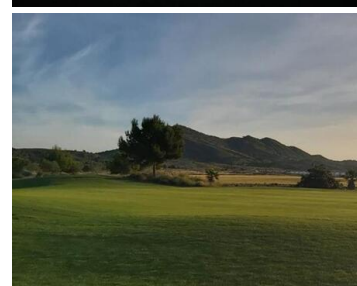

Andet til salg i Torrevieja, Alicante

200.000€

*1ST LINE GOLF PLOT, for residential use in ALTAONA GOLF , with an area of 1009 m², rectangular in shape. With a buildable area of 564,50m² and a maximum floor print of 35% .Maximum height 6m. and 2 storeys.*Altaona Golf and Country Village, an exclusive and secure residential estate, with 18-hole golf course, paddle, tennis court, with access to kms. of running hiking and cycling tracks; 24 / 7 private security; Club house / Restaurant; New Restaurant open now, and more services opening imminent. The resort is growing fast and increasing their properties values massively. NOW is the time to buy and build your dream home. 10 minutes to CORVERA AIRPORT, 10 minutes to the New Comercial Centre "MONTEVIDA" in La Alberca with many shops, and amenities. 15 min. to Murcia town, and 20 min. to the coast. Altaona, is the place to live, enjoying the tranquillity , in direct contact with nature, a new chapter in your live, the quality life style you deserve.