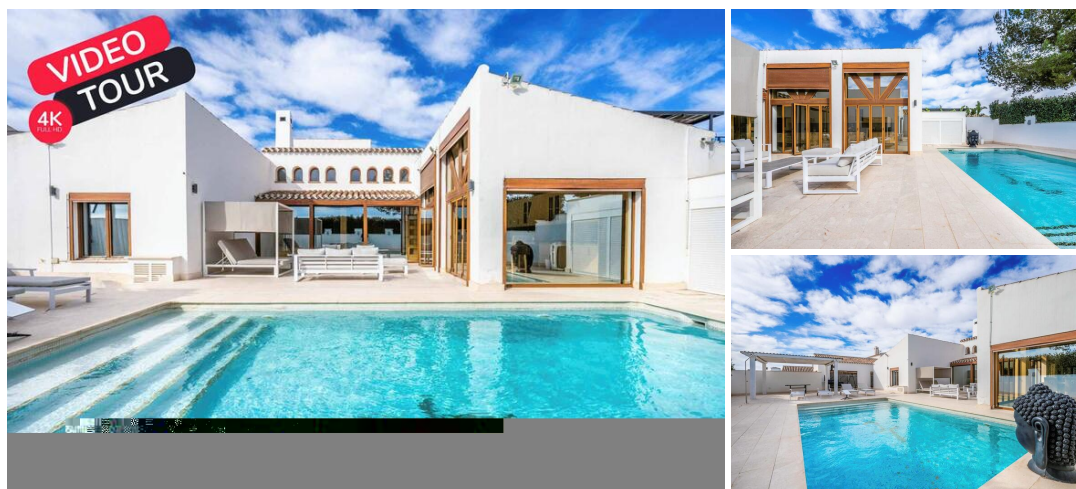

## 4 soveværelse Villa til salg i Torrevieja, Alicante

665.000€

Additional Information Reformed 4-Bedroom Villa: Featuring three double bedrooms, including a master bedroom with an en-suite bathroom and walk-in wardrobe. Luxury Upgrades: En-suite upgraded with his and her sinks, a freestanding bathtub, and a large walk-in shower, while the master bedroom boasts a private living area. Spacious Living Room: Highlighted by high beamed ceilings, a fireplace, and large glass sliding doors opening to the pool area. Upgraded Kitchen: Extended and equipped with a beautiful kitchen island, glass doors for natural light, and high-quality finishes. Ducted air conditioning throughout the property and central heating for extra comfort. Outdoor Paradise: Multiple seating areas, BBQ space, and a bespoke-tiled private pool for ultimate relaxation. Convenient Amenities: Front of the property offers ample parking space and an electric gate for added privacy. Enhanced Security: Enjoy 24-hour security on-site for peace of mind. El Valle Golf is just a short, 20-minute drive to the beautiful beaches of the Mar Menor and Mediterranean. The facilities on the resort include a very popular Jack Nicklaus designed Golf Course, (one of the best in the area), a busy and beautiful clubhouse/restaurant/bar serving food throughout the day and evening (the clubhouse has stunning views over the golf course and all the way to the Mar Menor/La Manga/Mediterranean), Private Gymnasium (for residents), supermarket, massage therapist/salon, children's indoor soft play area.