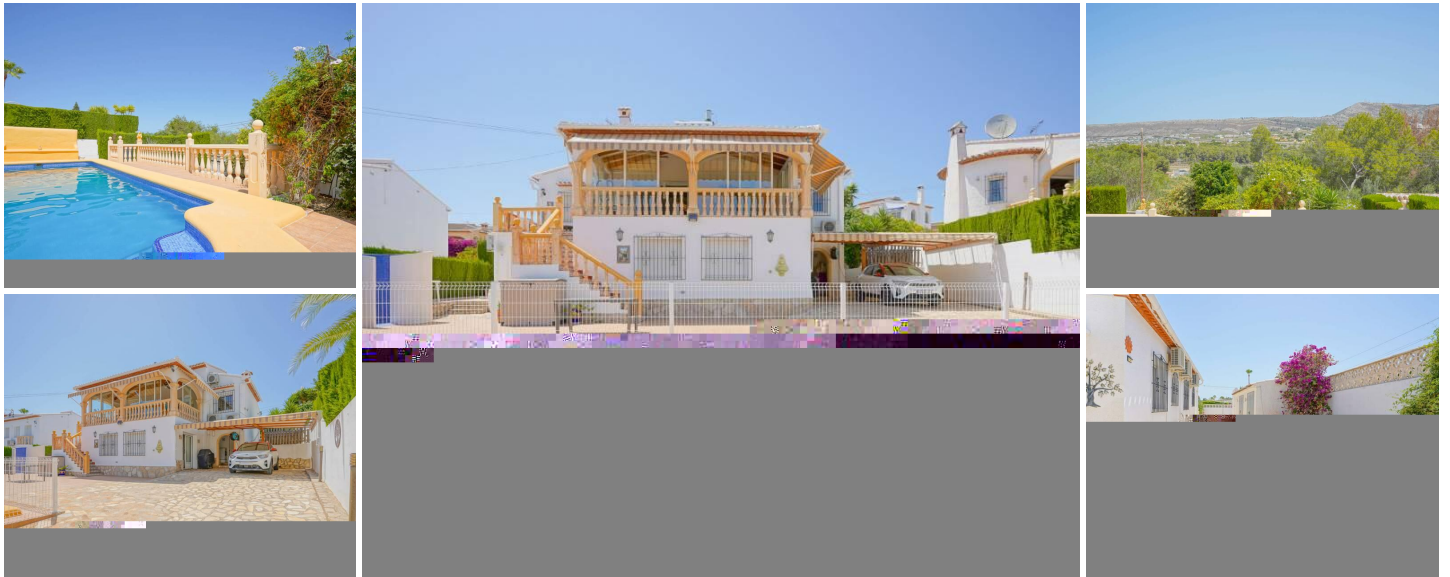

6 soveværelse Villa til salg i Benitachell, Alicante

549.000€

Traditional villa for sale in Benitachell with 2 separate flats, located in a quiet residential area with beautiful uninterrupted views of the surroundings. The property is spread over two floors and has access from two streets. An entrance gives access to the upper floor, here there is a living-dining room with a fireplace and adjacent a fully equipped kitchen with a laundry room. From the kitchen there is direct access to a terrace on the west side of the house. From the living room there is access to a spacious naya with large sliding windows from where you can enjoy beautiful wide views. In addition, on this floor there are 2 double bedrooms with fitted wardrobes, a bathroom with bathtub/shower and a master bedroom with an en-suite bathroom. An external staircase from the naya leads you to the lower poolside terrace, which is fully fenced to ensure children's safety. On this floor are the two flats, each with a private entrance. The small flat consists of a living room, a lounge with a kitchen, a double bedroom and a bathroom. The large flat consists of a living room, a fully equipped open-plan kitchen, 2 double bedrooms with fitted wardrobes and a bathroom with shower. One of the two bedrooms has large sliding windows offering direct access to the poolside terrace. The pool was renovated in 2018, it has been re-tiled, equipped with salt electrolysis, automatic pH control and LED lighting, as well as a heat pump with an automatic solar cover. There is also a driveway to the carport and parking for 3 cars. Each bedroom has air conditioning (hot/cold) and central heating, including naya. Other features: fireplace, smoke detectors, WIFI, PVC windows with double glazing, mosquito windows and shutters, descaler, carport, This villa is sold with furniture and electrical appliances. It is the ideal villa for people who want to generate an income from their home by renting out the 2 flats.