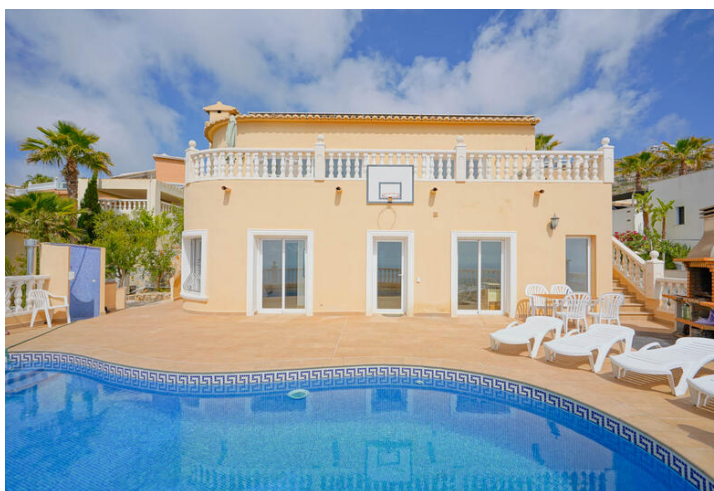

## 3 soveværelse Villa til salg i Benitachell, Alicante

715.000€

Located in Cumbre del Sol, this villa offers breathtaking views over the cliffs and the azure Mediterranean Sea. The villa is spread over two floors. On the first floor is a living-dining room with a stove, a half-open kitchen and a double bedroom with an ensuite bathroom. Through sliding windows there is direct access to a large terrace from both the bedroom and the living room. The ground floor consists of two double bedrooms, two bathrooms and an extra room that could possibly be used as a single room. Outside, there is a large poolside terrace and a barbecue. There is also a terrace surrounded by fruit trees on the north side. The villa has air conditioning and underfloor heating. There is also parking space for two cars. There is also a project approved to extend the villa by 100 m<sup>2</sup> if required. The villa is just 4 minutes' drive from the idyllic pebble beach of Cala Moraig and 10 minutes from the tourist coastal village of Moraira and has a rental licence. Jávea can be reached in 20 minutes. Both the international school and several large supermarkets can be reached in just 5 minutes.