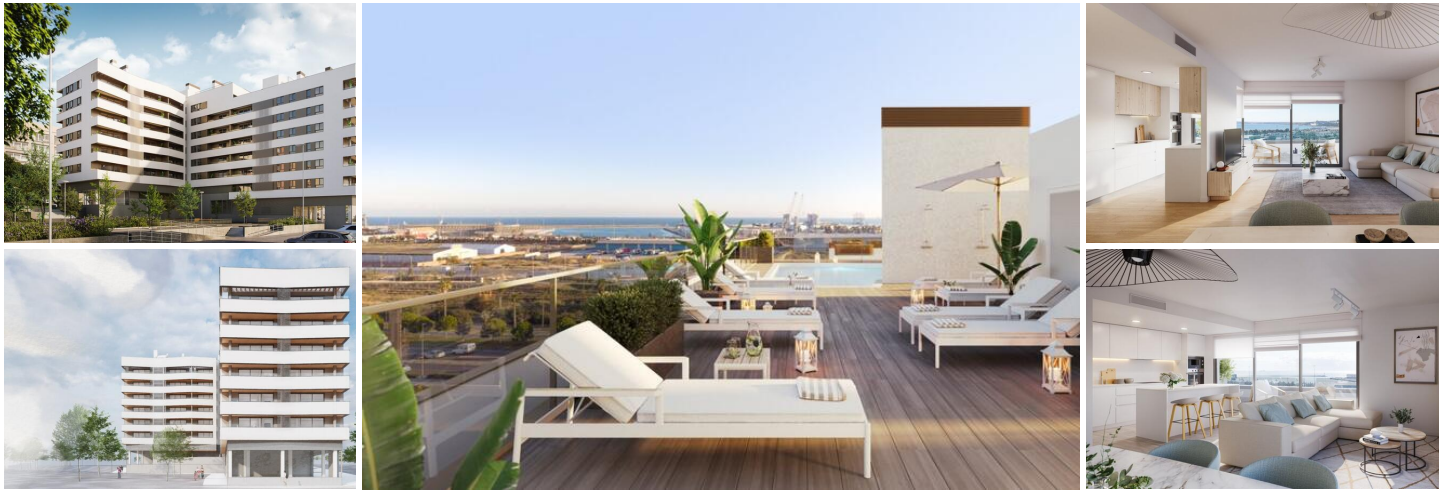

2 soveværelse Lejlighed til salg i Alacant/Alicante, Alicante

282.000€

NEW BUILD APARTMENTS IN ALICANTE CITY

Magnificent new Build residential of 60 apartments of 2 and 3 bedrooms in Alicante city where you will be able to enjoy the luminosity of Alicante every day of the year.

The urbanization has a solarium with infinity pool on the top of the building with exceptional sea views and a large gym to get in shape without leaving the building.

In addition, the development also has space for bicycles space for bicycles.

- | | | |
|--|---|---|
|  2 soveværelser |  1 badeværelse |  71m ² Byg størrelse |
|  Parking |  Communal Pool |  Gated |
|  Solarium: Yes |  Near Schools |  Near Childrens Parks |
|  Near Commercial Center |  Near Bus Route |  Location: Coastal, Urbanisation |
|  Air Conditioning: Pre-Installed |  Elevator/Lift |  Double Bedrooms: 2 |
|  Near Trees |  Gym |  Beach: 2000 Meters |
|  Useable Build Space: 52 Msq. |  Terrace: 1 Msq. |  Near Metro Station, Train Station |