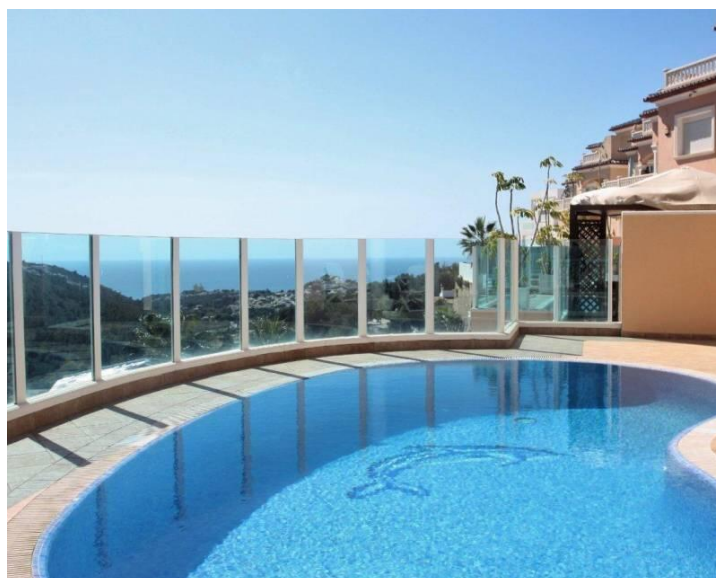

4 soveværelse Villa til salg i Benitachell, Alicante

420.000€

In the valley of the Portet we find this villa for sale delighting us with beautiful views of the sea and the valley that surrounds it.

The house consists of 250 m² built on a plot of 450 m². From each floor there are nice views of the Mediterranean Sea.

From the street we access the plot through a sliding door where we have a private parking space, a pedestrian door gives us access to a large terrace and the main entrance of the house. On the INTERMEDIATE FLOOR there is a living room-dining room with wide window, kitchen, toilet and balcony. FIRST FLOOR: with a really spacious bedroom with its own bathroom and a terrace. GROUND FLOOR: on this level there are 2 double bedrooms with 1 family bathroom, a porch and access to the pool area and its large terrace that surrounds it. SEMI BASEMENT FLOOR: On this level we find ample space with bathroom that could be used as a play area, storage, office, ...

IBI: 950 euros / year

INCLUDED

Air conditioning with heat pump, mosquito nets, equipped kitchen, alarm, parking, sea views, quiet area.

LOCATION

El Valle del Portet is located in an elevated area offering views of the sea and the valley that surrounds it. It is a green