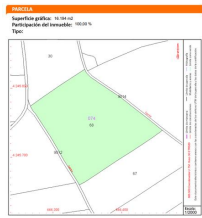

Jord til salg i Cañada del Trigo, Alicante

31.995€

This legal building plot is located just outside the village of canada de trigo. You can walk to a local bar/restuarant. You can build 250m² on the ground floor. if you want a two level house you can build 200 + 200 giving you a total of 400m² build. You will can build your dream house in Spain, and enjoy the lovely views from this land. As part of the purchase process we get confirmation in writing from the local town hall that you can build on this plot. Giving you total peace of mind. Please bear in mind that we have over 100 building plots and as such have plenty of choice for you to choose from. Also we have been designing and building properties in the area since 2004 and as such have a wealth of knowledge and experience that we can bring to bear when we help you to obtain licenses, choose builders, etc. This is an important decision, do not put in the hands of people who are not experienced enough to help you realise your dreams and make the process easy and hassle free. We are specialists in the Costa Blanca and Costa Calida specialising in the Alicante and Murcia Inland regions with a particular emphasis on Elda, Pinoso, Aspe, Elche and surrounding areas. We are an established, well known and trusted company that has built a solid reputation amongst buyers and sellers since we began trading in 2004. We offer a complete service with no hidden charges or surprises, starting with sourcing the property, right through to completion, and an unrivalled after sales service which includes property management, building services, and general help and advice to make your new house a home. With a portfolio of well over 1400 properties for sale, we are confident that we can help, so just let us know your preferred property, budget and location, and we will do the rest.

 0 soveværelser
 16.194m² Grundstørrelse
 Great views

 0 badeværelser
 Telephone

 400m² Byg størrelse
 Internet