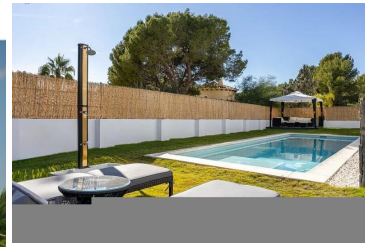

3 Schl ha fl zsl i rze rnzSeZ/ numl Srfeknzbevr l
os A,AAAM

New phase released of modern detached villas located in a privileged spot, a few meters walking distance from the Alfarella golf course in Balcon de Finestrat.

This project is composed of different models of villas, all with 3 bedrooms and 2 bathrooms built on 1 or 2 floors, open kitchen with dining/living room area and with large windows to enjoy both the interior and the large garden with private pool. It has a parking space on the plot.

Thanks to their exceptional location, the villas enjoy panoramic views and enjoy sea views.

Residential located in the Balcón de Finestrat, next to two golf courses, theme parks, a large shopping centre and a few minutes from the beaches of Benidorm. Finestrat is located in the Marina Baixa region of the Costa Blanca, near neighbouring Benidorm and about 40 kilometres from the city of Alicante and the international airport. The town is located on the slopes of Puig Campana and offers beautiful views of the mountains, the coast and the Mediterranean Sea.

Contact us today for more information!

3 soveværelser	2 badeværelser	122m² Byg størrelse
417m² Grundstørrelse	☒ Svømmepøl	☒ Pool
☒ Private pool	☒ Parking	☒ Private parking
☒ Close to shops	☒ Close to golf	☒ Close to supermarkets
☒ Close to restaurants	☒ Fitted wardrobes	☒ Fitted kitchen
☒ Fitted bathroom	☒ Air conditioning	☒ Electric blinds
☒ Unfurnished	☒ Sea views	☒ Panoramic views
☒ Shutters