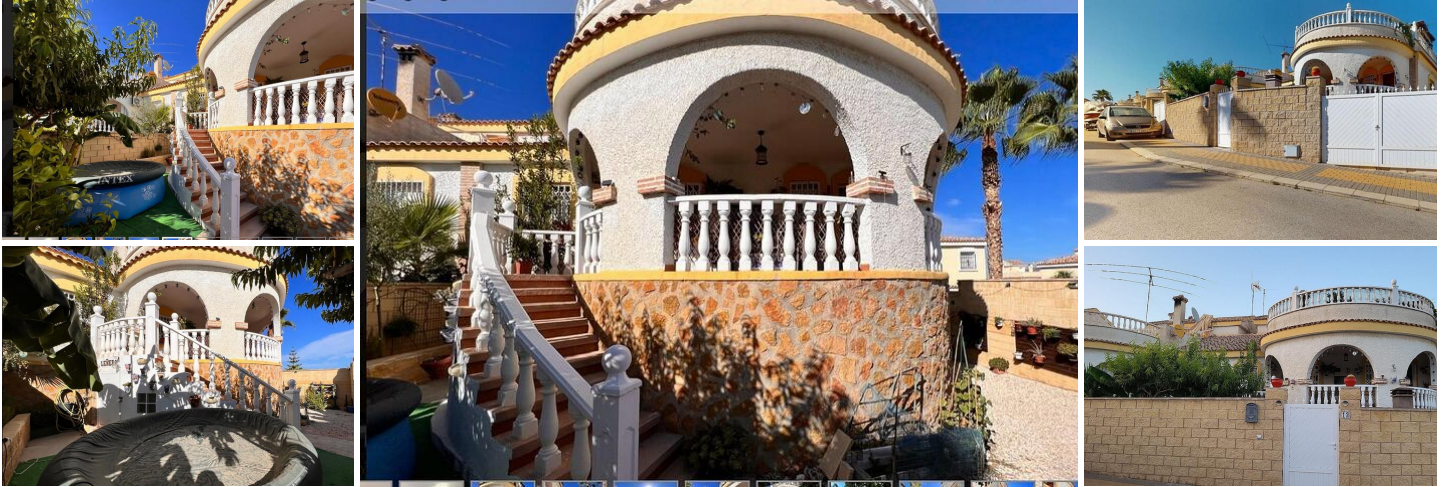

4 soveværelse Duplex til salg i Monforte del Cid, Alicante

192.995€

Beautiful 4-bedroom semi-detached house in Monforte del Cid. This charming property is located in Monforte Del Cid and offers a comfortable and elegant lifestyle. With a modern and cozy design, this semi-detached house has 4 spacious rooms that provide spaciousness and comfort to its residents.

The house has 3 bathrooms, all of them equipped with modern accessories and high quality finishes. The water system guarantees a constant and efficient supply to cover daily needs.

The indoor environment remains pleasant all year round thanks to split air conditioning, allowing the temperature to be adjusted according to individual preferences. Built-in wardrobes in the bedrooms offer ample storage space and help maintain a tidy environment.

The bright garden, adorned with trees and cared for down to the last detail, provides a perfect outdoor space to relax and enjoy pleasant moments. The presence of portholes in different areas of the house ensures efficient natural lighting and a bright atmosphere.

The property also includes a barbecue, patio, pergola and a terrace where you can host social gatherings, family events or simply enjoy the fresh air. The armored door provides additional security to the home.