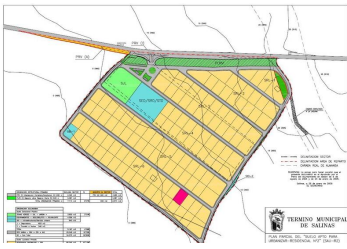

Andet til salg i Torrevieja, Alicante

30.995€

A fantastic opportunity to purchase a plot of land in Saliunas, with walking distance to all its amenities, the plot has 600 meters square. We are specialists in the Costa Blanca and Costa Calida specialising in the Alicante and Murcia Inland regions with a particular emphasis on Elda, Pinoso, Aspe, Elche and surrounding areas. We are an established, well known and trusted company that has built a solid reputation amongst buyers and sellers since we began trading in 2004. We offer a complete service with no hidden charges or surprises, starting with sourcing the property, right through to completion, and an unrivalled after sales service which includes property management, building services, and general help and advice to make your new house a home. With a portfolio of well over 1400 properties for sale, we are confident that we can help, so just let us know your preferred property, budget and location, and we will do the rest.

 0 soveværelser
 600m² Grundstørrelse

 0 badeværelser

 240m² Byg størrelse