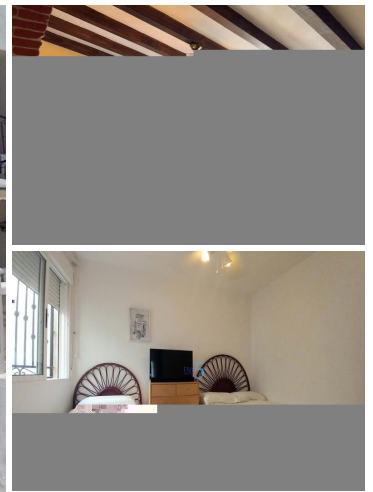

## 3 soveværelse Villa til salg i Torrevieja, Alicante

420.000€

**NEW BUILD VILLAS IN TORREVIEJA** New Build villas in Torreta, Torrevieja. Beautiful New Build villas build over 2 floor with 3 bedrooms, 3 bathrooms, open plan kitchen with lounge area, fitted wardrobes, terrace and private solarium.. Villa coming with furniture and air conditioning, has garden with private pool and parking space on the plot. Torrevieja is a Spanish town in the province of Alicante, on the Costa Blanca. It is known for its typically Mediterranean climate and coastline. It has boardwalks with resorts along its sandy beaches. The small Museum of the Sea and Salt houses exhibitions on the fishing and salt history of the city. In the interior, the Lagunas de La Mata-Torrevieja Natural Park has trails and two salty lagoons, one pink and the other green. Alicante airport located 40 minutes away and Murcia airport about 1 hour away.