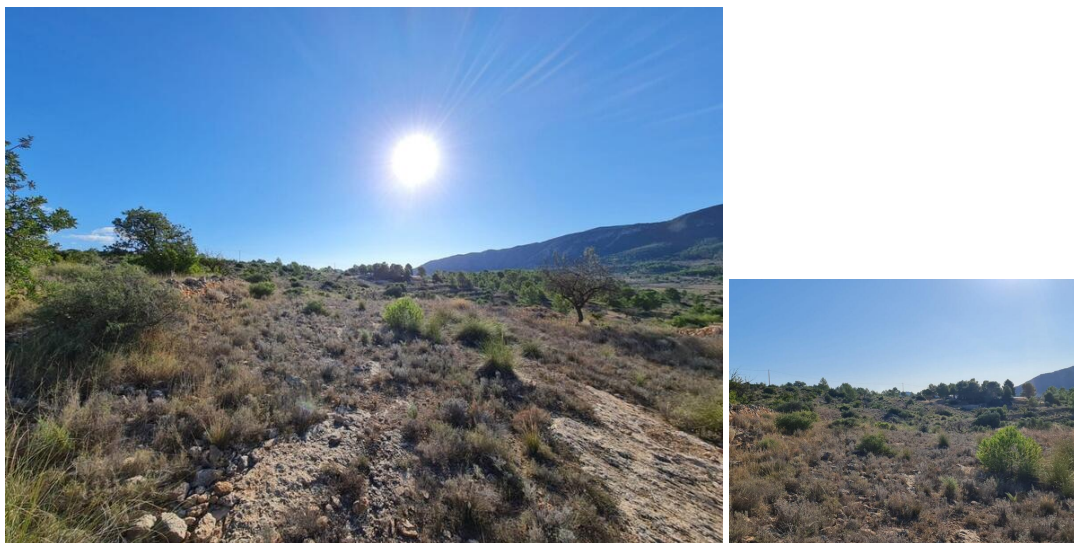

Andet til salg i La Romana, Alicante

35.995€

Embrace the opportunity to own a substantial plot of land spanning 13,165m², situated in the heart of the picturesque Spanish Mediterranean countryside. This property boasts not only size but practical features for agricultural pursuits. While the property currently lacks electricity, a connection point in close proximity offers a convenient solution for future development. The land is designated as buildable, providing flexibility for those with visions of creating a bespoke residence in this serene setting. One of the most appealing aspects of this land plot is the breathtaking panoramic views of the Spanish Mediterranean countryside. Imagine waking up to the beauty of rolling hills and expansive vistas every day. Whether you aspire to cultivate the land for agricultural purposes or envision building your dream home with a backdrop of stunning natural scenery, this land plot offers a canvas for your ambitions. Don't miss the chance to explore the potential of this remarkable property. Contact us today to schedule a visit and witness the possibilities that await in this idyllic Spanish setting. We have a large portfolio of properties in the Costa Blanca and Costa Calida areas, specialising in country properties, villas, fincas, building plots and design and build options in the Alicante and Murcia regions with a particular emphasis on Elda, Monovar, Pinoso, Sax, Villena, Aspe, Fortuna, Albacete and many more surrounding areas. We have been established since 2004 and have decades of experience between the team which we bring to bear to help you find and secure your new dream home. We help you every step of the way to make sure your purchase in Spain is safe and hassle free. We are not here to sell you a property, we are here to help you realise your dream and find what is right for you. With us you are in the safest hands. Contact us now to have a no obligation chat about how you too can realise your dreams.