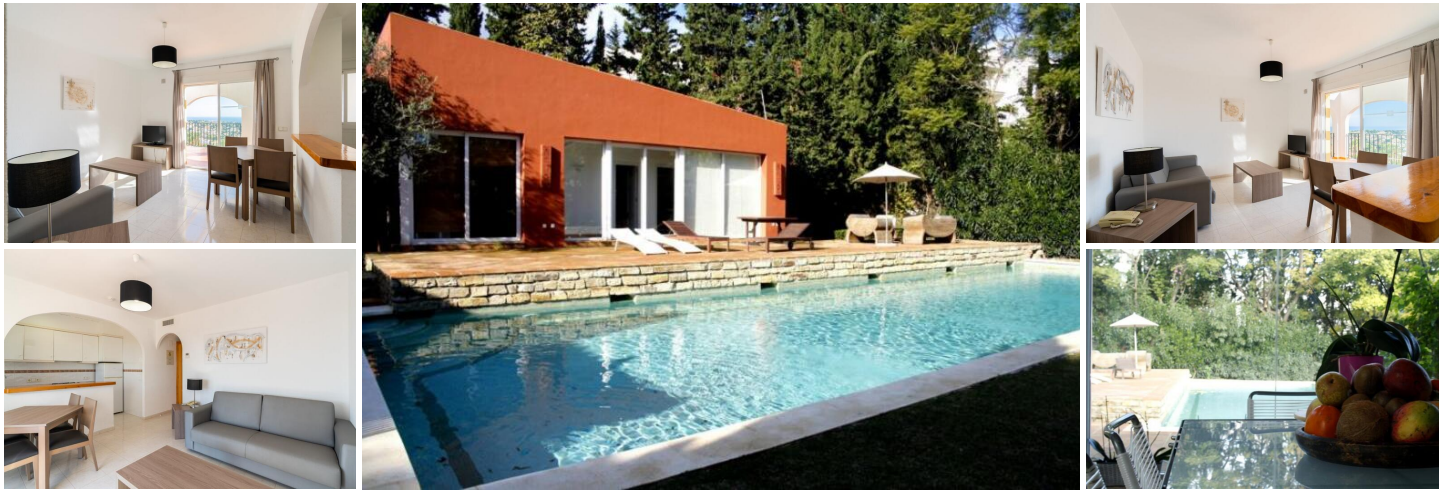

4 soveværelse Villa til salg i Sotogrande, Cádiz

1.700.000€

Comfortable villa in one of the best parts of Sotogrande , where everyone want to live . Right on the Polo Club Santa Maria , a 15 minute walk from the beach clubs The Octogono, the Trocadero and the beautiful beach of Sotogrande. This wonderful villa has cozy living room with big windows , and a dining room surrounded by glass walls that will give you panoramic views to the mature garden and swimming pool a place where you will feel totally in the middle of nature.

Within the gardens there is a guest house , with two bedrooms and a bathroom with direct exit to the Huge pool . Three bedrooms en suite and a toilet. Spacious Fully Equipped Kitchen . Carport for two cars. Private entrance.