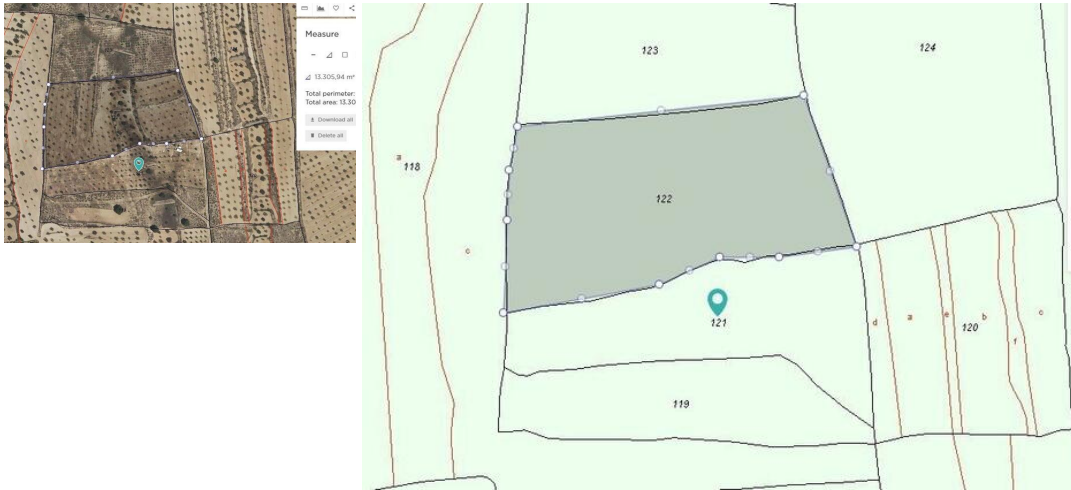

Andet til salg i Torrevieja, Alicante

29.995€

This legal building plot is located in Jumilla. The plot has 13305 m². You will be able to build your dream house in Spain, and enjoy the lovely views from this land. We are specialists in the Costa Blanca and Costa Calida specialising in the Alicante and Murcia Inland regions with a particular emphasis on Elda, Pinoso, Aspe, Elche and surrounding areas. We are an established, well known and trusted company that has built a solid reputation amongst buyers and sellers since we began trading in 2004. We offer a complete service with no hidden charges or surprises, starting with sourcing the property, right through to completion, and an unrivalled after sales service which includes property management, building services, and general help and advice to make your new house a home. With a portfolio of well over 1400 properties for sale, we are confident that we can help, so just let us know your preferred property, budget and location, and we will do the rest.

 0 soveværelser

 0 badeværelser

 13.305m² Grundstørrelse