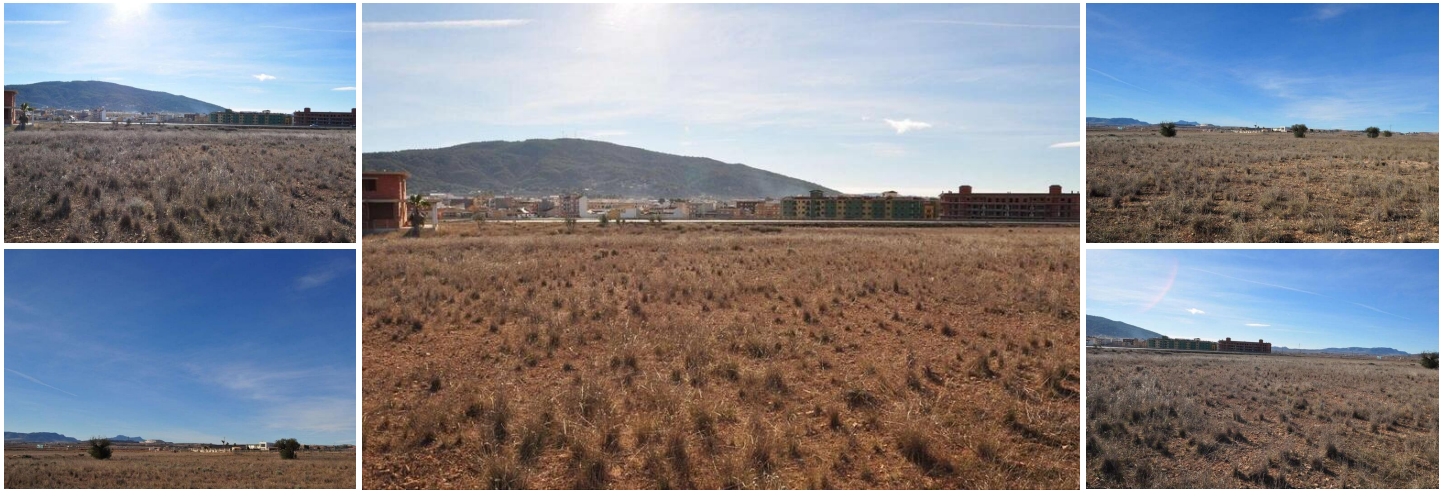

Andet til salg i Pinoso, Alicante

69.995€

This is a great value plot which is within a stones throw of the main town of Pinoso with all your day to day facilities. the great advantage of this plot is that you can walk into town and have access to bars, restaurants, shops, et cetera as well as great for kids who could either walk or cycle into school. The plot is fully fenced and comes with a point of end, both of which need to be connected. Access is very good via a tarmac road and a short track. There are neighbours in the vicinity but with 10,000 square metres you will have your privacy. The plot currently has nothing planted on it so offers a complete blank canvas for you to locate your dream home and also landscape it how you wish. The plot has been recently fully fenced. We have been designing and building homes in the area since 2004 and as such have a wealth of knowledge and experience which we can bring to bear in order to help you realise that last project and various builders we are sure to be able to help you realise your dream. If you have any questions more queries please do not hesitate to ask. We are specialists in the Costa Blanca and Costa Calida specialising in the Alicante and Murcia Inland regions with a particular emphasis on Elda, Pinoso, Aspe, Elche and surrounding areas. We are an established, well known and trusted company that has built a solid reputation amongst buyers and sellers since we began trading in 2004. We offer a complete service with no hidden charges or surprises, starting with sourcing the property, right through to completion, and an unrivalled after sales service which includes property management, building services, and general help and advice to make your new house a home. With a portfolio of well over 1400 properties for sale, we are confident that we can help, so just let us know your preferred property, budget and location, and we will do the rest.