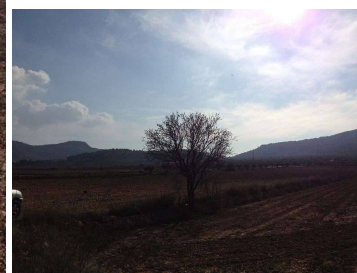

Jord til salg i Pinoso, Alicante

54.000€

Building plot close to tarmac road near Pinoso. Water and electricity are close, and easily installed. Stunning views. 45 minutes from Alicante Airport and the beaches. We are specialists in the Costa Blanca and Costa Calida specialising in the Alicante and Murcia Inland regions with a particular emphasis on Elda, Pinoso, Aspe, Elche and surrounding areas. We are an established, well known and trusted company that has built a solid reputation amongst buyers and sellers since we began trading in 2004. We offer a complete service with no hidden charges or surprises, starting with sourcing the property, right through to completion, and an unrivalled after sales service which includes property management, building services, and general help and advice to make your new house a home. With a portfolio of well over 1400 properties for sale, we are confident that we can help, so just let us know your preferred property, budget and location, and we will do the rest.