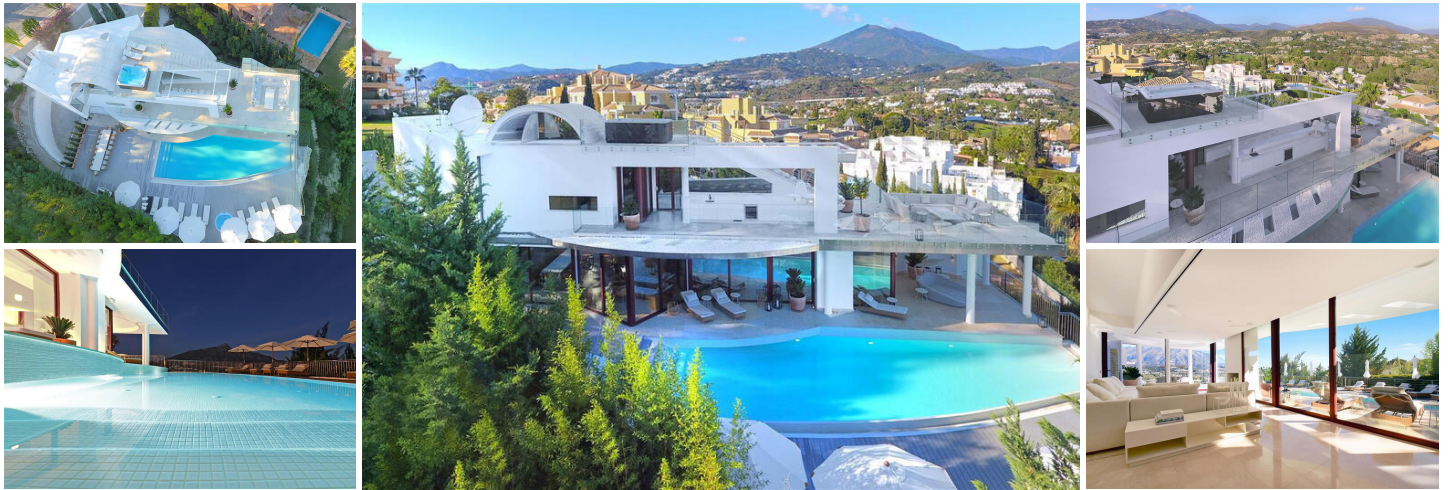

## 7 soveværelse Villa til korttidsleje i Nueva Andalucia, Málaga

6.500€ p/w

Located in the exclusive Golf Vally in Nueva Andalucía, a 5 min drive from Puerto Banus town centre, as well as to beaches and recreational areas.

This newly renovated villa is built to the highest standard and designed by the renowned architect Angel Taborda, known worldwide for his avant-garde style. When entering this remarkable villa the modern architecture harmonious melt together with a panoramic view over La Concha Mountain, Las Brisas golf and the Mediterranean Sea. You instantly feel at peace while exploring the rest of the beautiful house – divided over 3 levels, having carefully considered the distribution to maximize the light and magnificent views surrounding the property.

From the main entrance the living room in its white interior floats together with the beautiful natural light coming in from the full-size windows facing the view and pool area. Turning to the right – the fully equipped kitchen presents itself with a dining area fitting 16 people. From the kitchen area, there is direct access to the second kitchen and laundry room with washing machine and tumble dryer.

Outside you have a spacious terrace with palm trees, a large heated infinity pool and Jacuzzi. The outstanding barbecue area is ideal for entertaining and dining under the stars, while the partly covered bar and the lounge seating on the second floor terrace can lift the atmosphere from great cosiness to a great party with total privacy and views towards the mountains and the sea. This is truly a stunning luxury home.