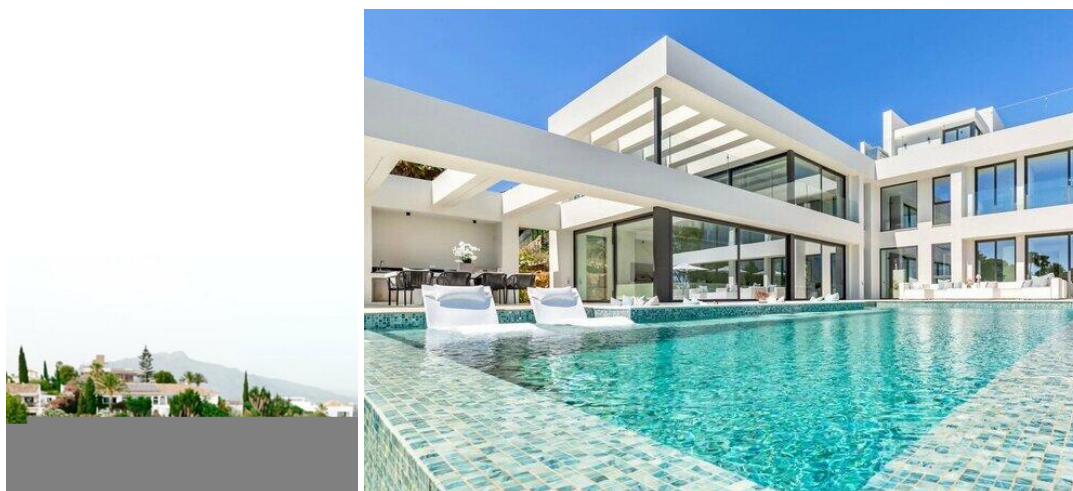

6 soveværelse Villa til salg i El Paraiso, Málaga

4.950.000€

RESERVED - New ultracontemporary, elegant Villa with panoramic sea views in a prime location El Paraiso Alto, Benahavis.

Located on the New Golden Mile, close to the golf courses, restaurants, schools and beaches.

The famous Puerto Banus and Marbella Center are just minutes drive.

This impressive masterpiece offers both privacy and undisturbed stunning panoramic views to the sea from all floors, even from the basement.

A dynamic contemporary-style design with geometric shapes, open plan concept and striking modern lines, all luxurious features that you can expect from the high-end property. With its perfect blend of beauty, style and functionality, this property is truly unlike any other.

Set on a plot of generous size (1920 m²) the house of 750 m² living area offers 6 bedrooms plus a separate staff-apartment or home office. All bedrooms are equipped with walk-in wardrobe and modern bathrooms en suite with to the highest standard (V&B, Grohe rainshowers). The entrance hall with double-height ceiling of 7 meters height entrance is amazing and gives you already a view to Gibraltar and North Africa. The large living area and dining room has extra high ceiling of 3.20 meter. Fully fitted kitchen with Gaggenau appliances, extra large cook island with electric exhaust hood from you can enjoy the open views to the sea.